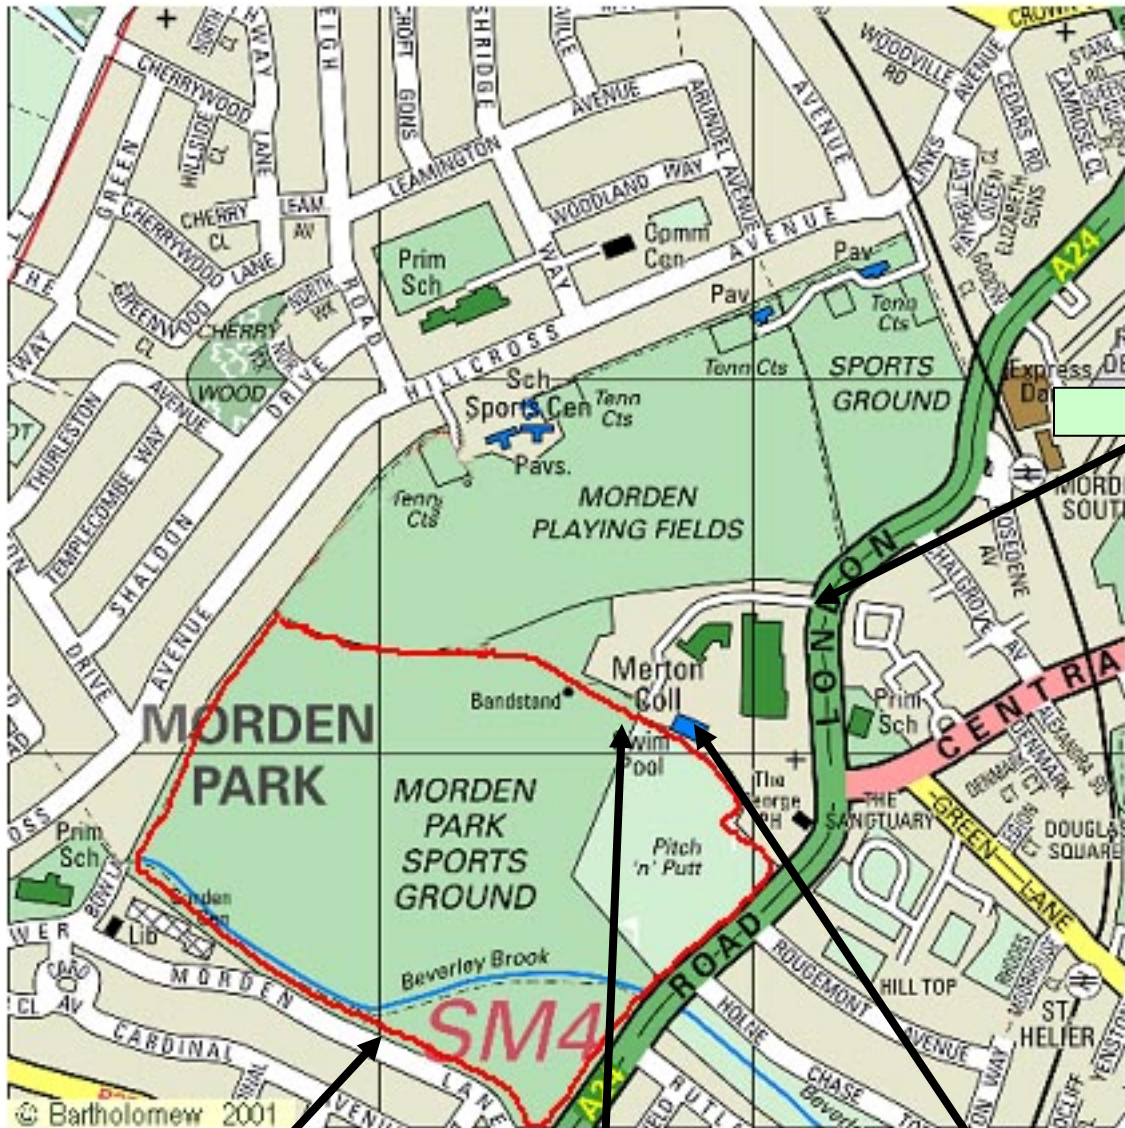

Morden Park 6'n'6

aquathlon

Map of Course and Pool Location

ENTRANCE

RUN ROUTE

START/FINISH

LEISURE CENTRE SWIMMING POOL